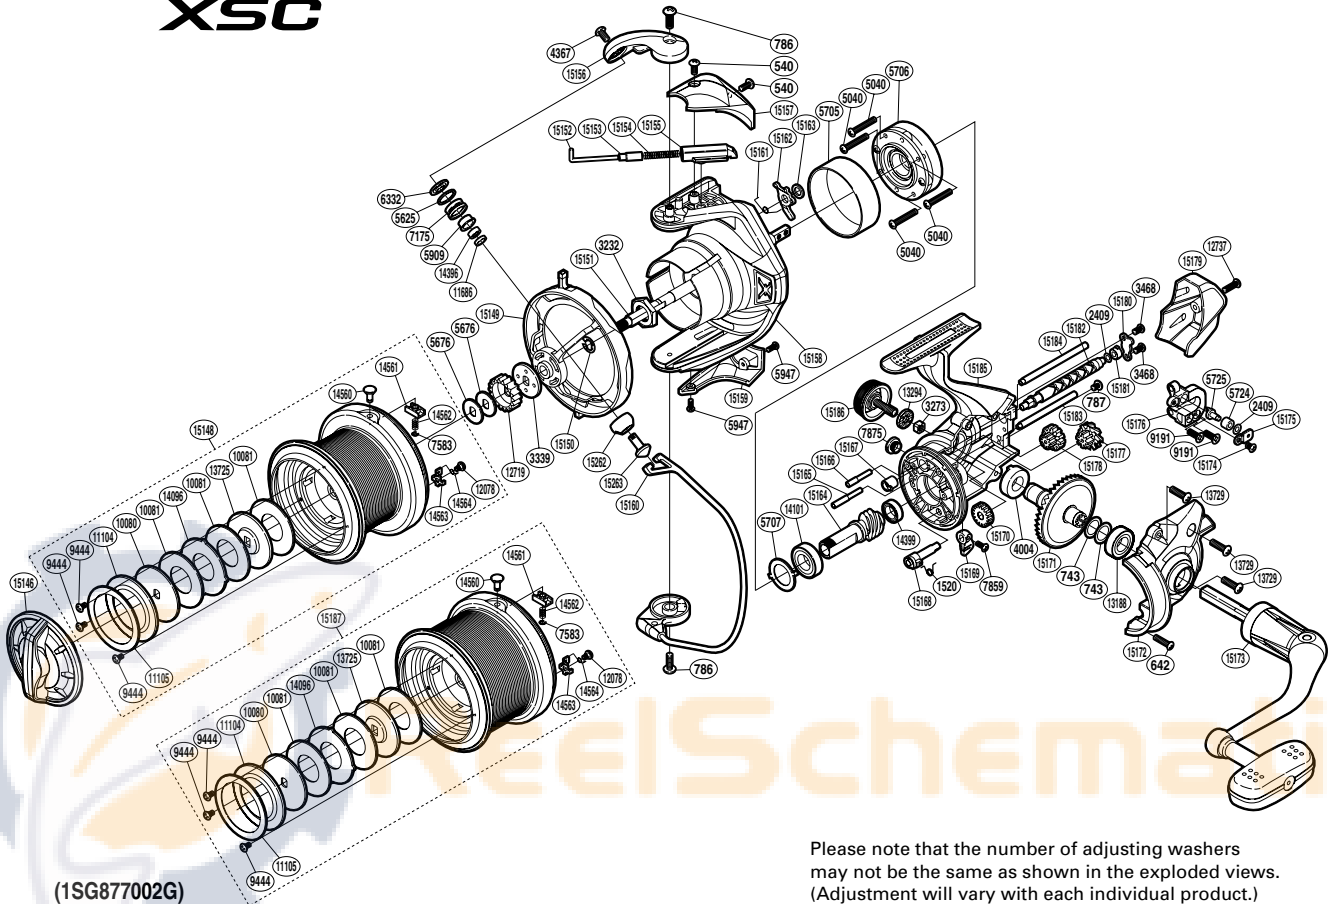

## UL-10000XSC

(1SG877002G)

Part No.	Description	Part No.	Description	Part No.	Description
RD 0540	Screw	RD11104	Seal Plate A	RD15160	Bail Assembly
RD 0642	Screw	RD11105	Seal Plate B	RD15161	Lever Spring
RD 0743	Washer	RD11686	Bearing Spacer	RD15162	Bail Trip Lever
RD 0786	Screw	RD12078	Screw	RD15163	Washer
RD 0787	Screw	RD12719	Spool Support A	RD15164	Pinion Gear
RD 1520	Anti-Reverse Cam Spring	RD12737	Screw	RD15165	Idle Gear B Shaft
RD 2409	Spacer	RD13188	Ball Bearing	RD15166	Idle Gear C Shaft
RD 3232	Rotor Nut	RD13294	Handle Screw Lock Washer	RD15167	Worm Bushing (front)
RD 3273	Handle Screw Lock	RD13725	Key Washer	RD15168	Anti-Reverse Cam
RD 3339	Spool Support B	RD13729	Screw	RD15169	Anti-Reverse Lever
RD 3468	Screw	RD14096	Eared Washer	RD15170	Idle Gear
RD 4004	Drive Gear Bushing	RD14101	Ball Bearing	RD15171	Drive Gear
RD 4367	Screw	RD14396	Ball Bearing	RD15172	Side Cover
RD 5040	Screw	RD14399	Ball Bearing	RD15173	Handle Assembly
RD 5625	Line Roller Spacer	RD14560	Line Clip	RD15174	Screw
RD 5676	Spool Washer	RD14561	Line Clip Holder	RD15175	Oscillating Pawl Cover
RD 5705	Roller Clutch Ring	RD14562	Line Clip Spring	RD15176	Oscillating Slider
RD 5706	Roller Clutch Assembly	RD14563	Drag Click	RD15177	Idle Gear B
RD 5707	Bearing Washer	RD14564	Drag Click Spring	RD15178	Idle Gear C
RD 5724	Oscillating Slider Bushing	RD15146	Drag Knob	RD15179	Rear Protector
RD 5725	Oscillating Pawl	RD15148	Spool Assembly	RD15180	Worm Shaft Retainer
RD 5909	Line Roller Bushing	RD15149	Line Safety Guard	RD15181	Worm Bushing (rear)
RD 5947	Screw	RD15150	E Lock	RD15182	Worm Shaft
RD 6332	Line Roller Washer	RD15151	Main Shaft	RD15183	Oscillating Guide A
RD 7175	Line Roller	RD15152	Bail Spring Guide A	RD15184	Oscillating Guide B
RD 7583	E Lock	RD15153	Bail Spring Guide A Support	RD15185	Body
RD 7859	Screw	RD15154	Bail Spring	RD15186	Handle Screw Cap
RD 7875	Oil Cap	RD15155	Bail Spring Guide B	RD15262	Line Roller Support Cover
RD 9191	Screw	RD15156	Bail Arm	RD15263	Line Roller Support
RD 9444	Screw	RD15157	Bail Spring Cover		
RD10080	Key Washer	RD15158	Rotor		
RD10081	Drag Washer	RD15159	Bail Hold Support Guard	RD15187	Spare Spool Assembly